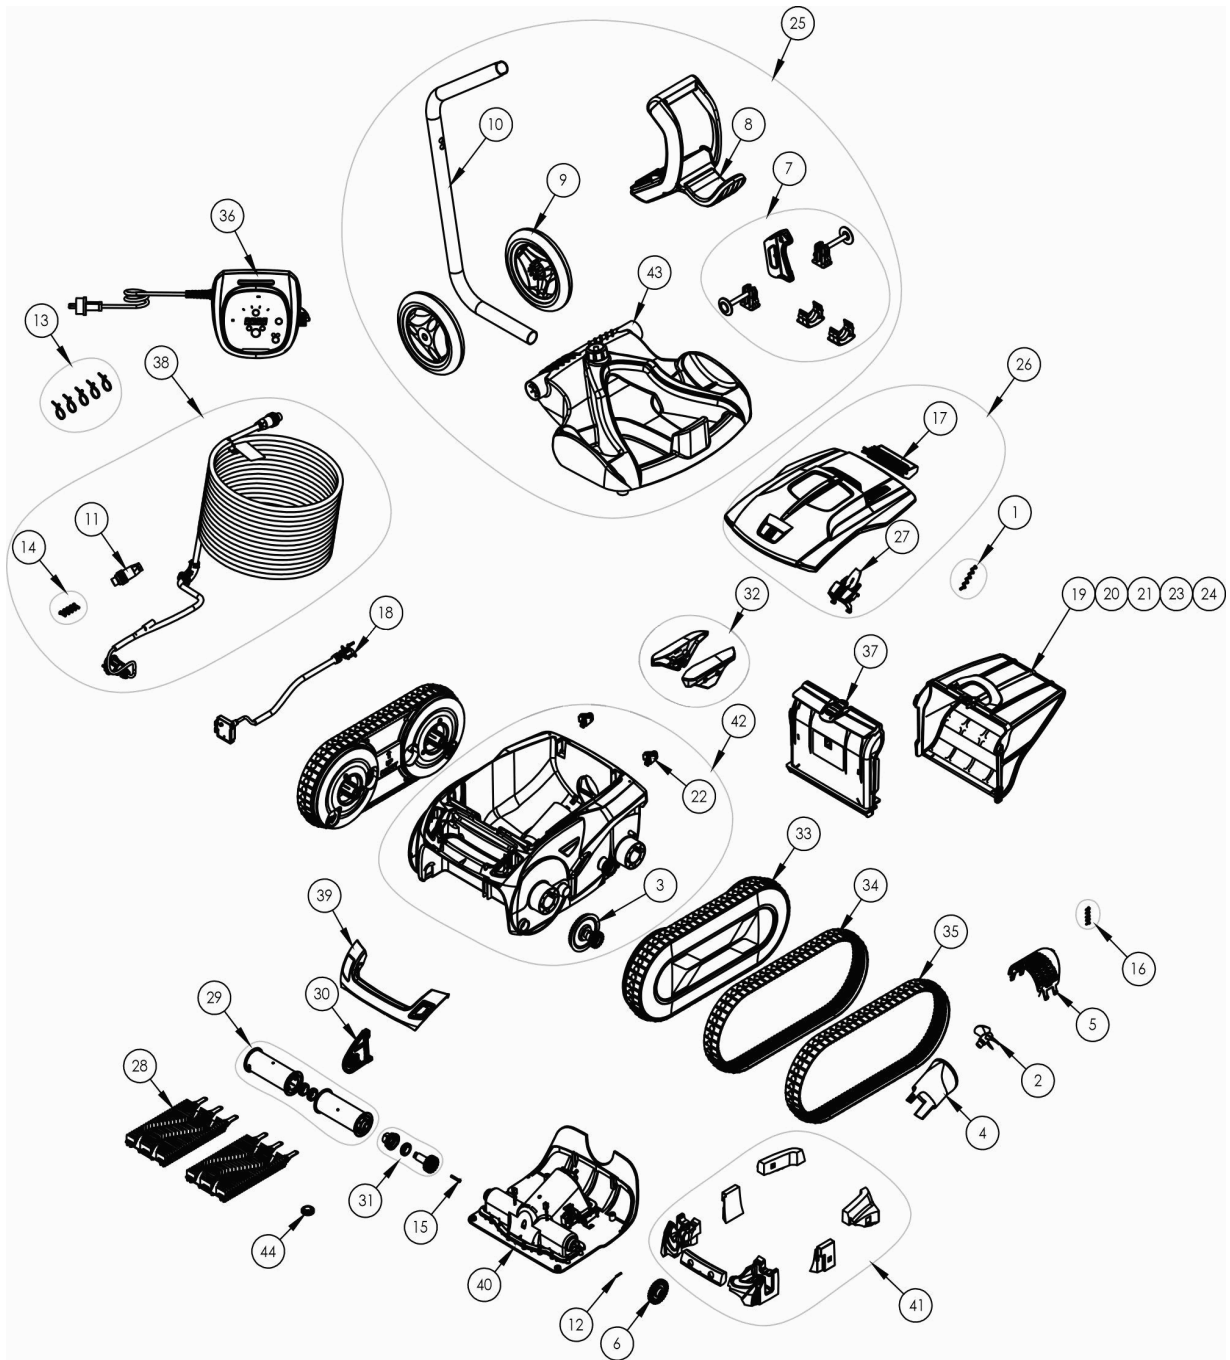

CODE **WR000413**

DESCRIPTION: **TRX 7500 IQ**

POS	CODE	DESCRIPTION	QUANTITY	POS	CODE	DESCRIPTION	QUANTITY
1	R0516700	SCREWS 4*12 MM (X5)	1	16	R0639200	SCREW 2.9*9.5 MM (SET OF 5)	1
2	R0517000	PROPELLER	1	17	R0863200	REAR FLOAT ASSEMBLY	1
3	R0517200	TRANSMISSION	4	18	R0863300	SENSOR BLOCK ASSEMBLY	1
4	R0517500	FLOW OUTLET	1	19	R0863500	ULTRA FINE FILTER 60µ	1
5	R0517600	MOTOR SCREEN	1	20	R0863600	FINE FILTER 100µ	1
6	R0518800	DRIVE GEAR (SET OF 2)	1	21	R0863700	LARGE FILTER 200µ	1
7	R0564900	TROLLEY ACCESSORIES	1	22	R0864900	ROLLER, 2PK	1
8	R0565000	TROLLEY HANDLE	1	23	R0913300	FILTER 150µ - DUAL	1
9	R0565100	TROLLEY WHEELS (*2)	1	24	R0913400	OVER FILTER 60µ - DUAL	1
10	R0565200	TROLLEY TUBE	1	25	R0962200	TROLLEY KIT VORTRAX	1
11	R0565600	FLOATING CABLE PLUG	1	26	R0962400	COMPLETE COVER VORTRAX ZODIAC	1
12	R0567800	MOTOR BLOCK SHAFT PIN (SET OF 5)	1	27	R0962500	COVER LATCH BLACK VORTRAX	1
13	R0567900	FLOATING CABLE CLAMP (SET OF 5)	1	28	R0962800	ZZ BRUSH GREY VORTRAX	1

PARTS BREAKDOV

CODE **WR000413**

DESCRIPTION: **TRX 7500 IQ**

14	R0608500	SCREW 4*16MM (set of 5)	1	29	R0962900	BRUSH SUPPORT WITH BALL BEARING (*2)	1
15	R0638900	SCREW 4*25 MM (SET OF 5)	1	30	R0963000	INTERMEDIATE PLATE BALL BEARING GRE	1
31	R0963100	17 GEAR BALL BEARING (*2)	4	38	R0965800	FLOATING CABLE 25M	1
32	R0963500	BODY SIDE ADD-ON VORTRAX	1	39	R0965900	HANDLE ORANGE VAX	1
33	R0963600	COMPLETE TRACK GEARBOX VORTRAX (1	2	40	R0966000	MOTOR BLOCK VORTRAX TYPE 3	1
34	R0963700	TRACK SLIPPERY POOLS VORTRAX (*2)	1	41	R0966100	FLOAT VORTRAX	1
35	R0963800	TRACK ADHERENT POOLS VORTRAX (*2)	1	42	R0966200	MAIN HOUSING VORTRAX	1
36	R0964000	CONTROL BOX TYPE 7 EU	1	43	R0968400	TROLLEY BASE VORTRAX	1
37	R0964100	INLET CHANNEL VORTRAX	1	44	W79034	BEARING (WHEEL & ENGINE)	1