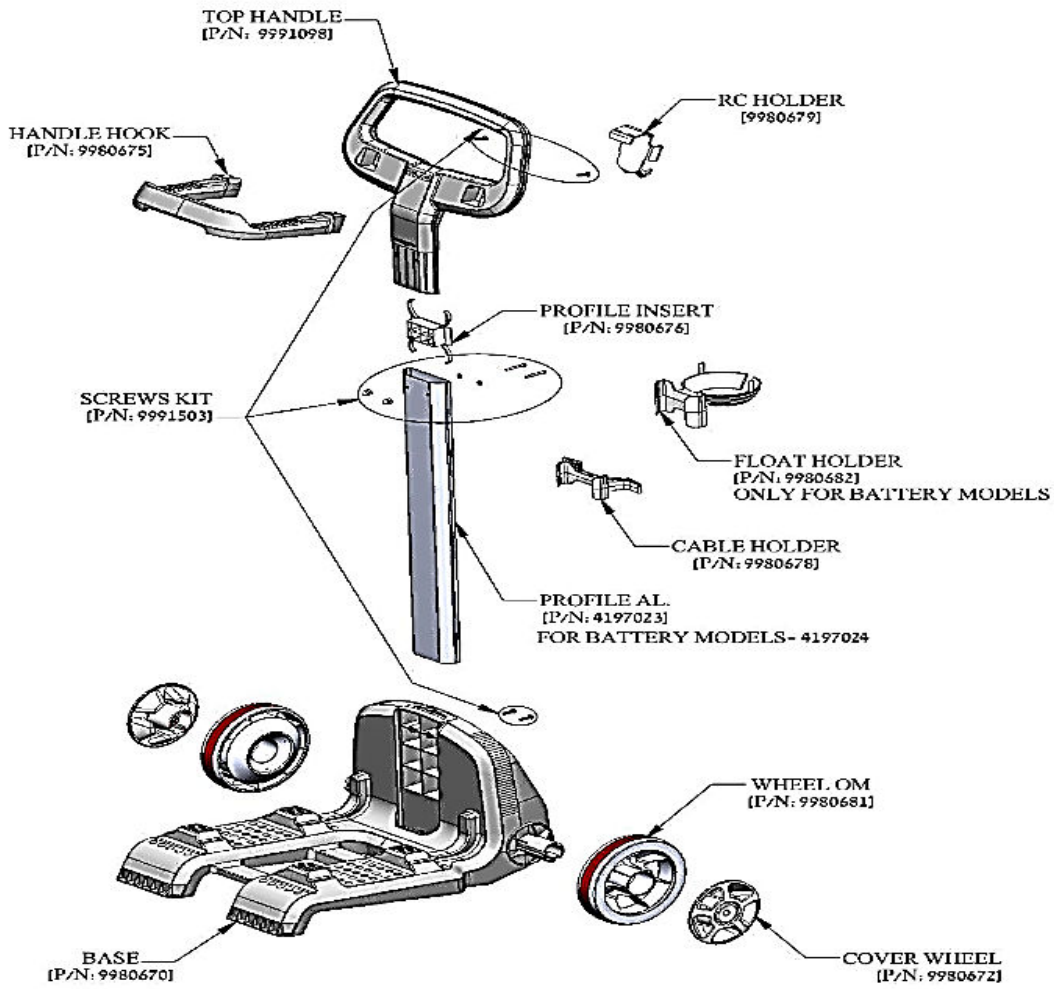

Dolphin Wave 100 WB

13 Dolphin Wave 100 WB

14 BRUSHES- DYN GREY -CATALOG KIT

Dynamic brush options diagram

20 FILTER BAGS - CATALOG KIT

21 Bottom Lid Assy

23 Caddy (2011)

24 Retrofit For Cable Con 3 Pin