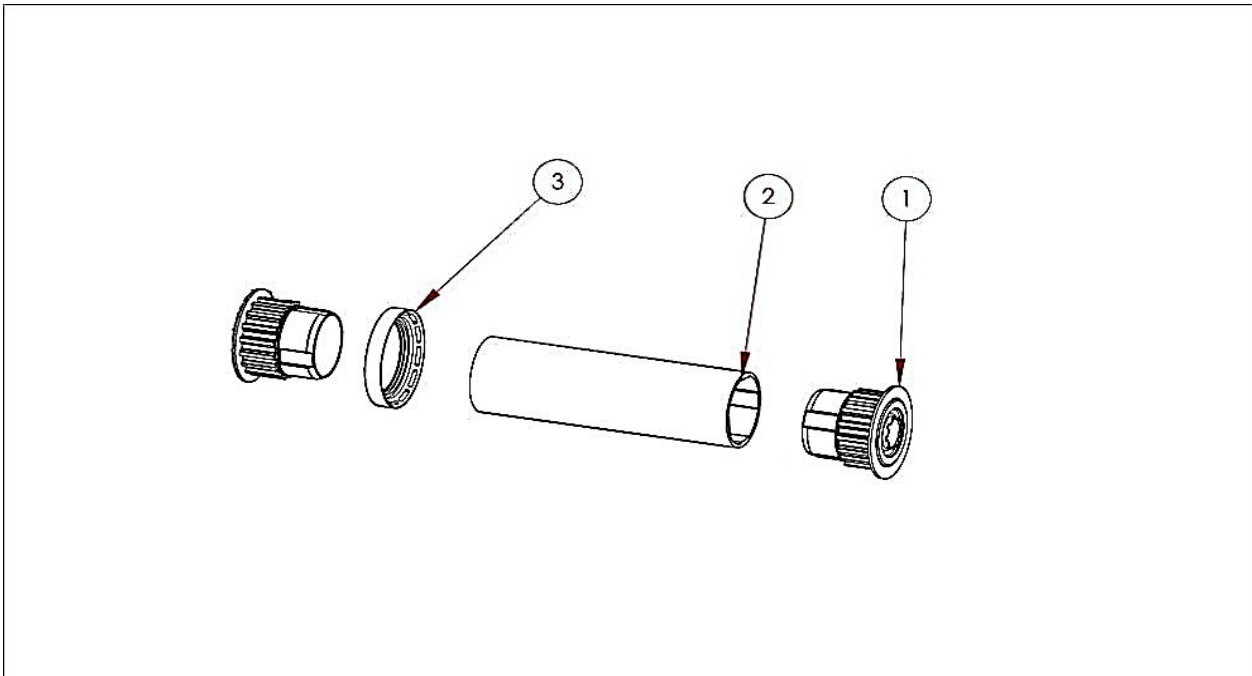

13 Dolphin Wave 100 WB