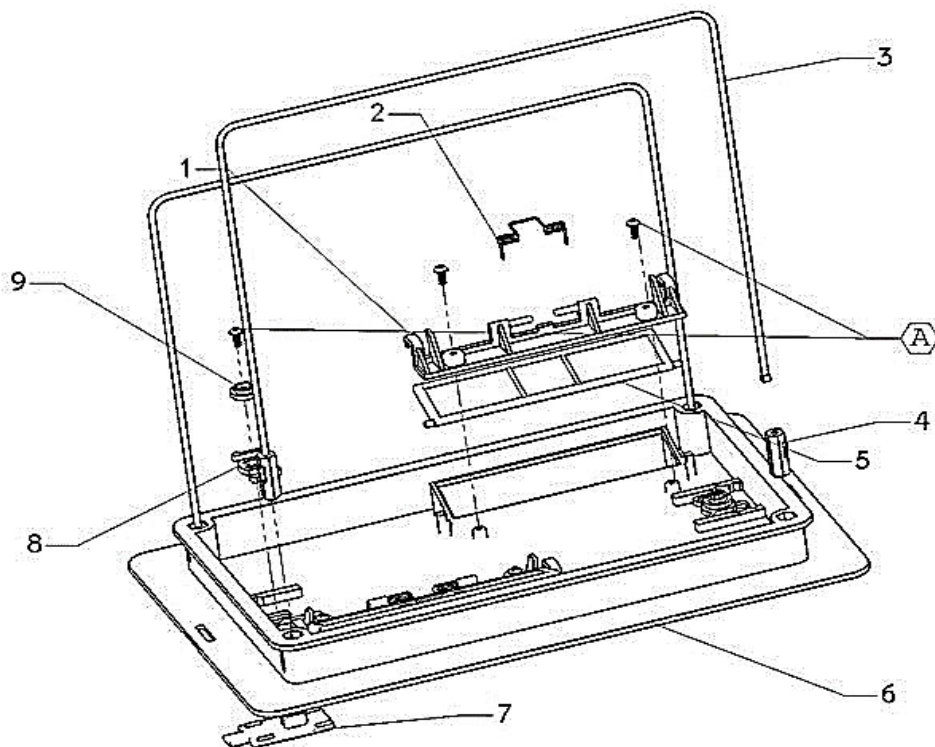

Dolphin Wave 100 WB

13 Dolphin Wave 100 WB

14 BRUSHES- DYN GREY -CATALOG KIT

Dynamic brush options diagram

20 FILTER BAGS - CATALOG KIT

21 Bottom Lid Assy

23 Caddy (2011)

24 Retrofit For Cable Con 3 Pin