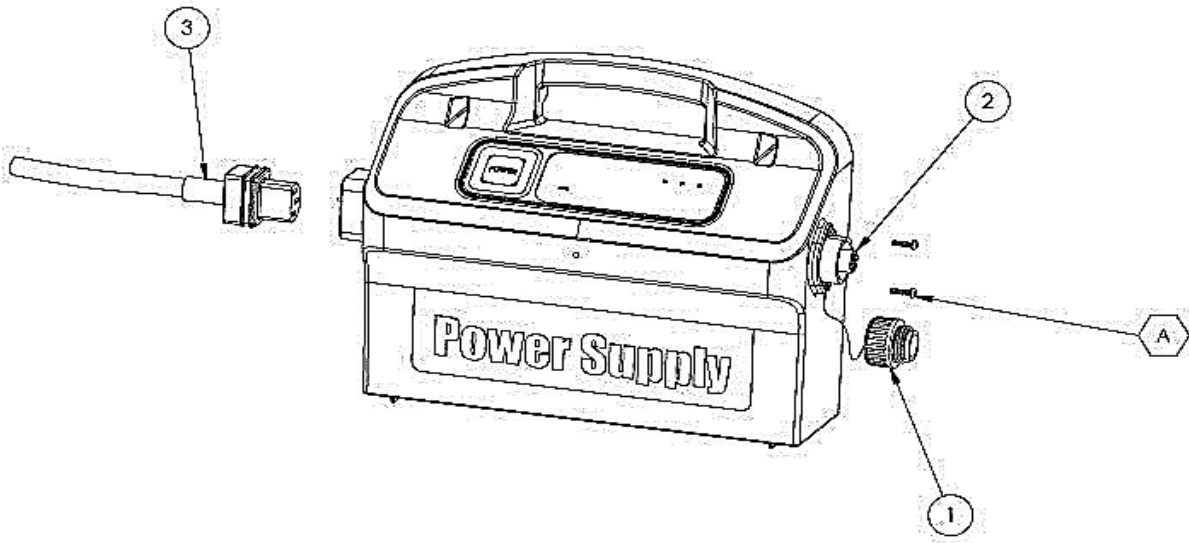

25 MOTOR UNIT PROX - CATALOG KIT

29 CABLE ASSY DYN 30/35M-CATAL. KIT

32 Power Supply Dyn 2010 AU

34 O.C.-WAVE 100-CATALOG KIT