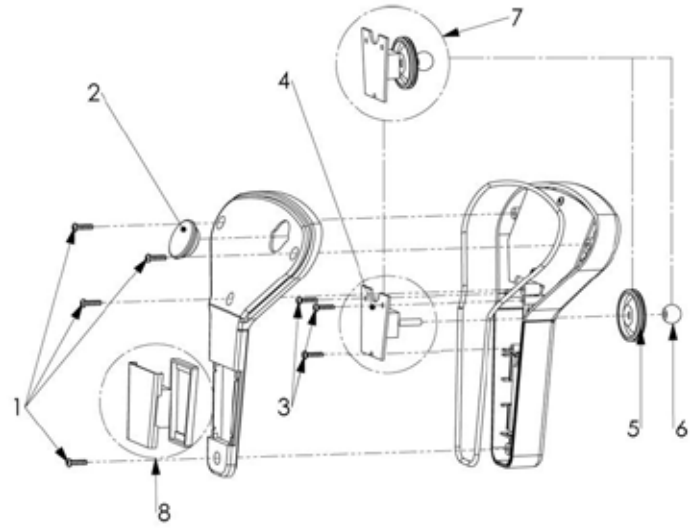

Dolphin Dynamic Outer Casing (OC) diagram

#35 (ps dyn reset aus 2010)

#37 (caddy dolphin)

#LPS (ps dyn dc 240v au)

Dolphin Pro X2

#NDS (dyn tt drive sys cat. kit)

#RCU (rcu dolphin pro x)

#RPS (power supply dyn+res 240v rd)