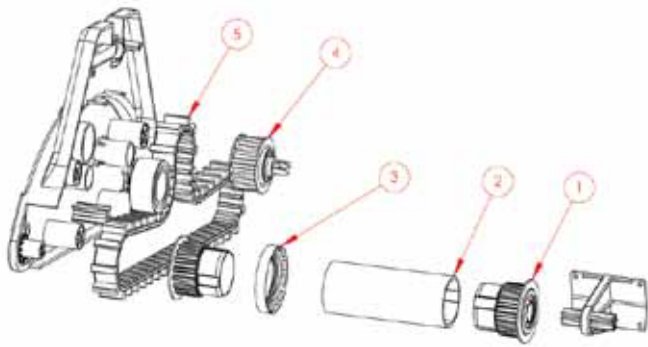

Dolphin Dynamic Outer Casing (OC) diagram

#35 (ps dyn reset aus 2010)

#37 (caddy dolphin)

#LPS (ps dyn dc 240v au)

Dolphin Pro X2

#NDS (dyn tt drive sys cat. kit)

#RCU (rcu dolphin pro x)

#RPS (power supply dyn+res 240v rd)