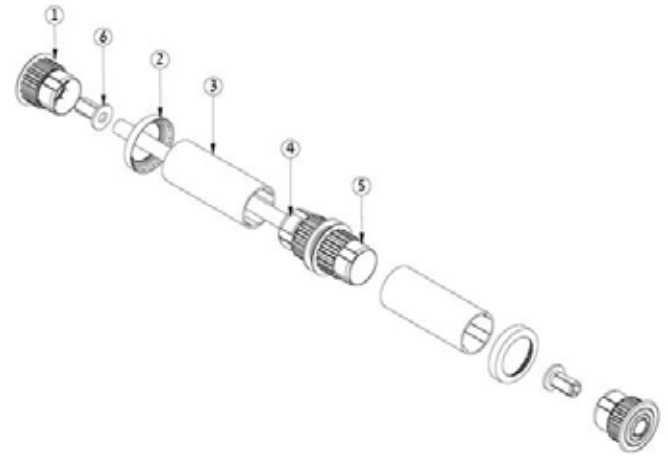

#13 (wheel assy dyn pro-x2 2010 tt)