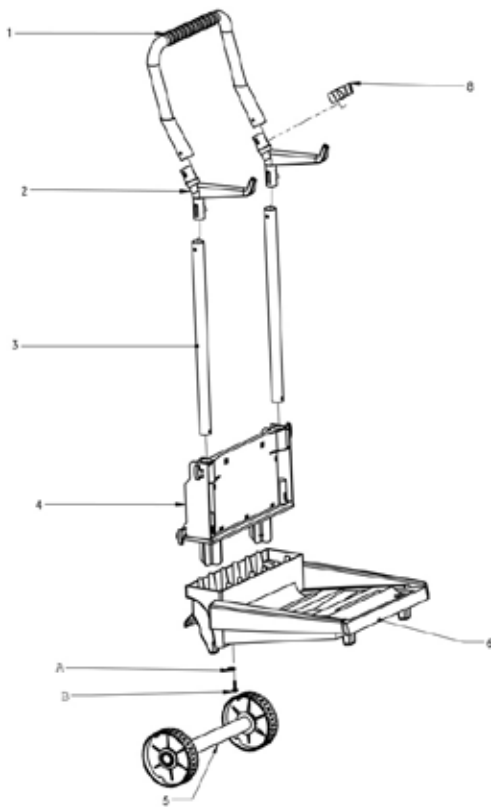

Dolphin Dynamic Outer Casing (OC) diagram

#35 (ps dyn reset aus 2010)

#37 (caddy dolphin)

#LPS (ps dyn dc 240v au)

Dolphin Pro X2

#NDS (dyn tt drive sys cat. kit)

#RCU (rcu dolphin pro x)

#RPS (power supply dyn+res 240v rd)