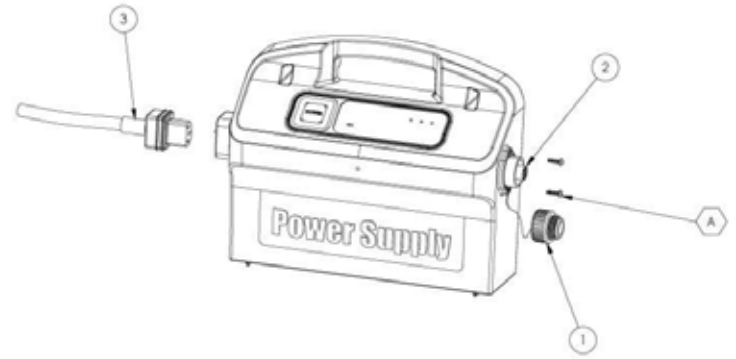

Dolphin Dynamic Outer Casing (OC) diagram

#35 (ps dyn reset aus 2010)

#37 (caddy dolphin)

#LPS (ps dyn dc 240v au)

Dolphin Pro X2

#NDS (dyn tt drive sys cat. kit)

#RCU (rcu dolphin pro x)

#RPS (power supply dyn+res 240v rd)