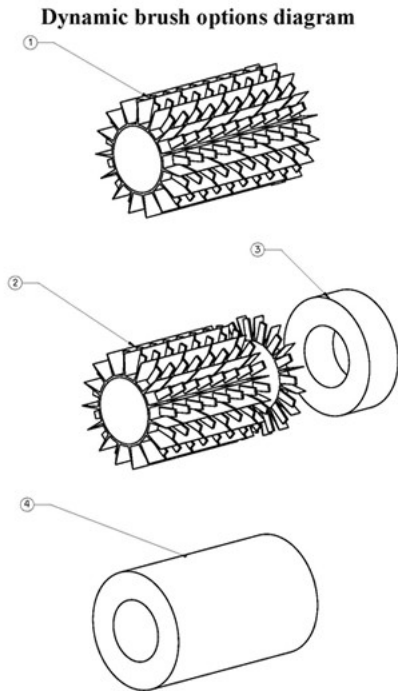

Dolphin Pro X2

#12 (brushes- dyn grey -catalog kit)