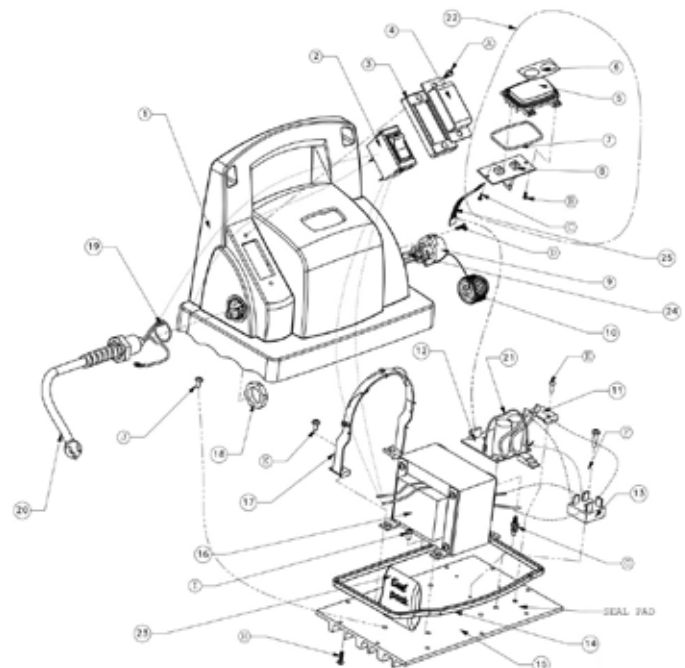

Dolphin Dynamic Outer Casing (OC) diagram

#35 (ps dyn reset aus 2010)

#37 (caddy dolphin)

#LPS (ps dyn dc 240v au)

Dolphin Pro X2

#NDS (dyn tt drive sys cat. kit)

#RCU (rcu dolphin pro x)

#RPS (power supply dyn+res 240v rd)