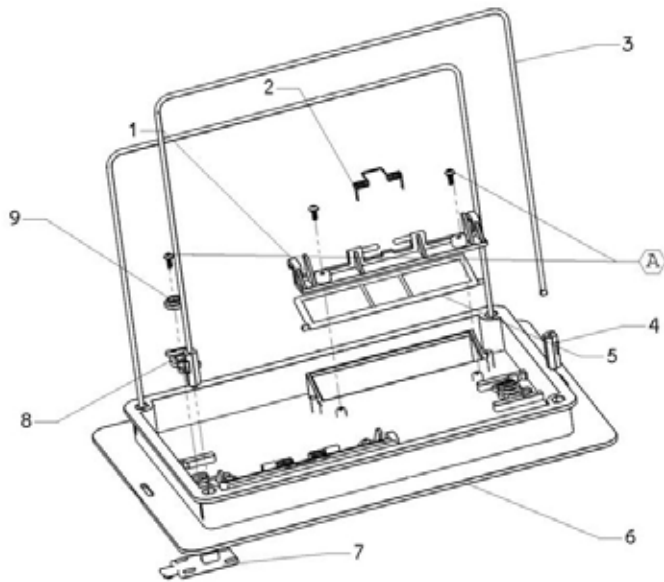

#19 (bottom lid assy + support 2005)