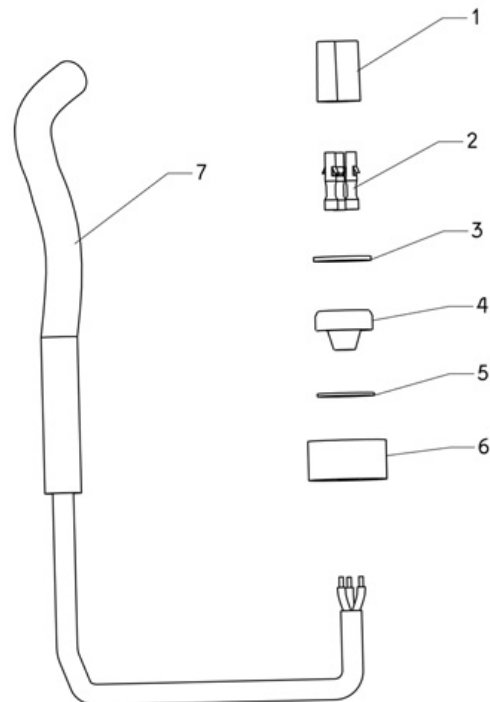

#22 (retrofit for cable conn.-3 pin)