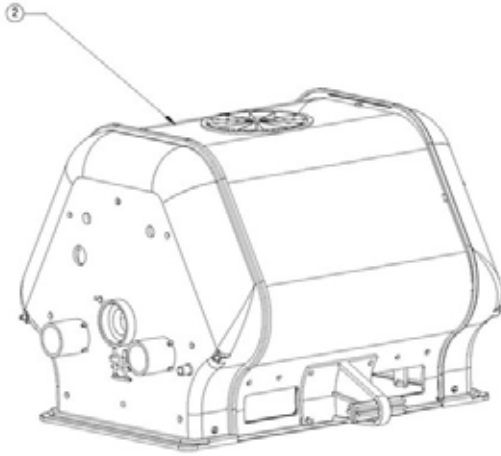

Dolphin Dynamic Outer Casing (OC) diagram

#35 (ps dyn reset aus 2010)

#37 (caddy dolphin)

#LPS (ps dyn dc 240v au)

Dolphin Pro X2

#NDS (dyn tt drive sys cat. kit)

#RCU (rcu dolphin pro x)

#RPS (power supply dyn+res 240v rd)