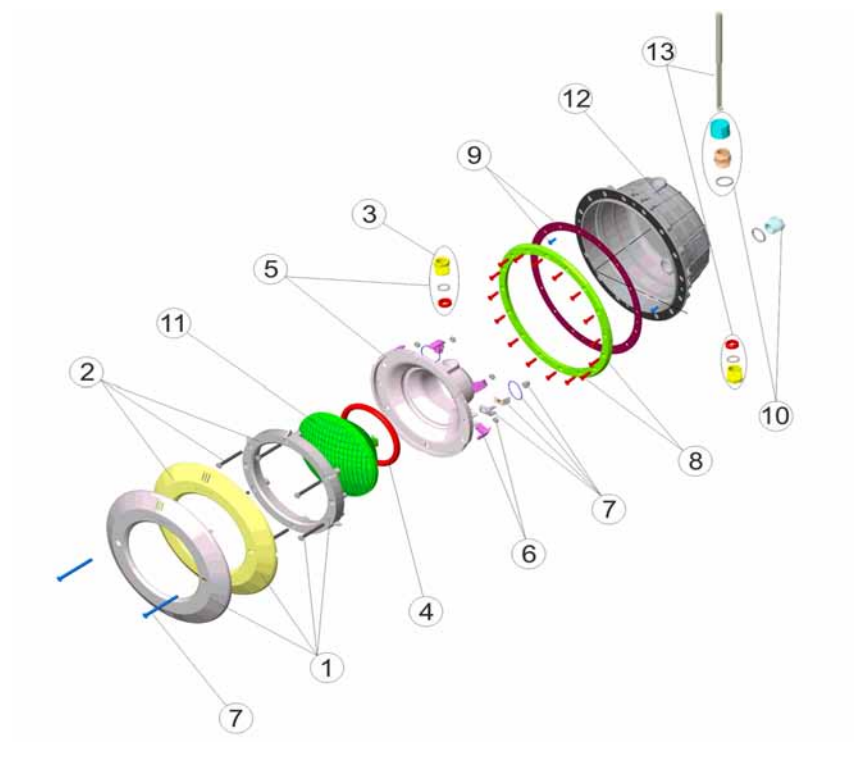

POOL LIGHTING & ORNAMENTAL FEATURES

Underwater Light 300W

Pos.	Description	Discount group	Code
1	S.S. FACEPLATE AND SECURING RING 8	A	4403010301
2	WHITE FACEPLATE	A	4403010302
3	PACKING GLAND M-25	A	4403010312
4	LIGHT O RING	A	4403010304
5	BACK COVER	A	4403010305
6	LIGHT FIXING CLIP	A	4403010306
7	FIXING SET UNDERWATER LIGHT	A	4403015002
8	LIGHT RIM	A	4403012411
9	LIGHT ADHESIVE GASKET	A	4403012412
10	BODY PACKING GLAND M-25	A	4403010313
11	LIGHTBULB	A	00370