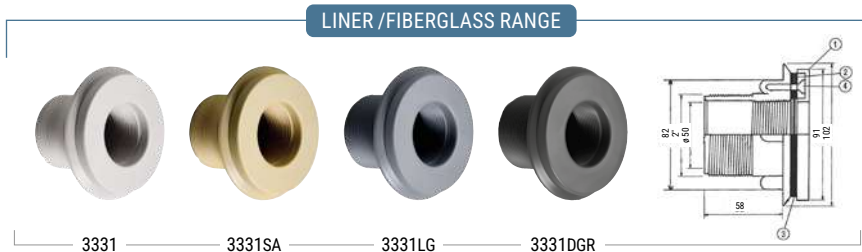

### CHOOSE THE FITTING ACCORDING TO THE COLOUR AND FINISHING OF YOUR POOL

Colour	Concrete*	Liner	Panel	Fiberglass	Recommended
 White	3331	3331	3333	3331	SP1022CE 
 Dark grey	3331SA	3331SA	3331SA	3331SA	SP1022CEDGR 
 Light grey	3331LG	3331LG	3331LG	3331LG	SP1022CELG 
 Sand	3331DGR	3331DGR	3331DGR	3331DGR	SP1022CESA 
<b>Accessories</b>	 3352	 PM52	 3352	 PM52	 3393**

\*For concrete pools, discard flange, gaskets and screws.  
\*\*Optional. For pass-through mounting instead of fixing with the supplied screws.

	Code	Description	Colour	Pool type	Threaded connection	Slip connection	Accessories
<b>CONCRETE RANGE</b>	3330	Screw-in 1.5" vacuum fitting	 White	Concrete	ext 2"	int 50 mm	3350 or PM51
<b>LINER / FIBERGLASS RANGE</b>	3331	Screw-in 1.5" vacuum fitting	 White	Liner	ext 2"	int 50 mm	–
	3331DGR	Screw-in 1.5" vacuum fitting	 Dark grey	Liner	ext 2"	int 50 mm	–
	3331LG	Screw-in 1.5" vacuum fitting	 Light grey	Liner	ext 2"	int 50 mm	–
	3331SA	Screw-in 1.5" vacuum fitting	 Sand	Liner	ext 2"	int 50 mm	–
<b>PANEL RANGE</b>	3333	Vacuum fitting + locknut	 White	Panel	ext 2"	int 50 mm	3393 included

	Code	Description	Colour	Comments	Pool type	Threaded connection
<b>AVAILABLE ACCESSORIES</b>	SP1022CE	1.5" Plug with o-ring - 33 mm thread	 White	–	All	male 1.5"
	SP1022CEDGR	1.5" Plug with o-ring - 33 mm thread	 Dark grey	–	All	male 1.5"
	SP1022CELG	1.5" Plug with o-ring - 33 mm thread	 Light grey	–	All	male 1.5"
	SP1022CESA	1.5" Plug with o-ring - 33 mm thread	 Sand	–	All	male 1.5"
	3391	1 1/2" hexagon-head plug with o-ring - 30 mm thread	 White	–	All	male 1.5"
	3396	1.5" threaded union fitting - ø38 mm splinned	 White	for Vacuum fitting	All	male 1.5" - ø38 mm splinned
	3394	2" locknut for concrete parts	 White	–	Concrete	female 2"
	3393	2" locknut for liner parts	 White	–	Liner	female 2"
	3390	Eyeball and wintering plug nut wrench	 White	–	–	–