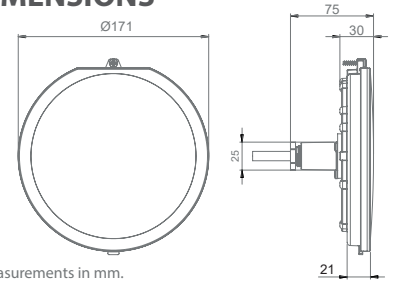

1 LAMP

DIMENSIONS

*measurements in mm.

	76573	76573WW	71201	71201WW	71202	71202WW	71236
TYPE OF LIGHT	WHITE	WARM WHITE	WHITE	WARM WHITE	WHITE	WARM WHITE	BLANCA
VOLTAGE	12V AC	12V AC	24V DC	24V DC	24V DC	24V DC	24V DC
POWER	28 W	28 W	14 W	14 W	32 W	32 W	8,7 W
CONSUMPTION	40 VA	40 VA	14 VA	14 VA	32 VA	32 VA	8,7 VA
LUMINOUS FLUX	2750 lm	2750 lm	1485 lm	1485 lm	4300 lm	4300 lm	1485 lm
COLOR TEMP.	5.700K	3.000K	5.700K	3.000K	5.700K	3.000K	5.700K
CRI >	70	80	70	80	70	80	70
FLUX ANGLE	100°	100°	100°	100°	100°	100°	100°
THERMAL PROTECTION	Self-regulation		Flasher	Flasher	Flasher	Flasher	Flasher
ENERGY CLASS <small>Según UE 2019/2015</small>							
INSTALLATION IN SALT WATER	Yes	Yes	Yes	Yes	Yes	Yes	Yes
COMPATIBLE CONTROL SYSTEMS	ON/OFF	ON/OFF	ON/OFF	ON/OFF	ON/OFF	ON/OFF	ON/OFF

DIMENSIONS OF FIXATION SYSTEM & DECORATIVE RING

FLEXINICHE (71209) : fits in any niche with an internal diameter between 180 and 230 mm.

FLEXISLIM (71210) : can be surface-mounted on new pools or clipped to the existing AstralPool's surface fittings.

FLEXIRAPID (71211) : compatible with any 1½" internal thread nozzle.

1 + 2 KITS FLEXINICHE - FLEXISLIM - FLEXIRAPID

	76576 76577, 76578	76576WW 76577WW, 76578WW	71213 71215, 71217
TYPE OF LIGHT	WHITE	WARM WHITE	WHITE
VOLTAGE	12V AC	12V AC	24V DC
POWER	28 W	28 W	14 W
CONSUMPTION	40 VA	40 VA	14 VA
LUMINOUS FLUX	2750 lm	2750 lm	1485 lm
COLOR TEMP.	5.700K	3.000K	5.700K
CRI >	70	80	70
FLUX ANGLE	100°	100°	100°
THERMAL PROTECTION	Self-regulation	Self-regulation	Flasher
ENERGY CLASS <small>Según UE 2019/2015</small>			
INSTALLATION IN SALT WATER	Si	Si	Si
COMPATIBLE CONTROL SYSTEMS	ON/OFF	ON/OFF	ON/OFF