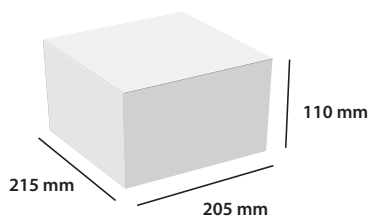

1 LAMP

DIMENSIONS

*measurements in mm.

	76573	76573WW	71201	71201WW	71202	71202WW	71236
TYPE OF LIGHT	WHITE	WARM WHITE	WHITE	WARM WHITE	WHITE	WARM WHITE	BLANCA
VOLTAGE	12V AC	12V AC	24V DC	24V DC	24V DC	24V DC	24V DC
POWER	28 W	28 W	14 W	14 W	32 W	32 W	8,7 W
CONSUMPTION	40 VA	40 VA	14 VA	14 VA	32 VA	32 VA	8,7 VA
LUMINOUS FLUX	2750 lm	2750 lm	1485 lm	1485 lm	4300 lm	4300 lm	1485 lm
COLOR TEMP.	5.700K	3.000K	5.700K	3.000K	5.700K	3.000K	5.700K
CRI >	70	80	70	80	70	80	70
FLUX ANGLE	100°	100°	100°	100°	100°	100°	100°
THERMAL PROTECTION	Self-regulation		Flasher	Flasher	Flasher	Flasher	Flasher
ENERGY CLASS <small>Según UE 2019/2015</small>							
INSTALLATION IN SALT WATER	Yes	Yes	Yes	Yes	Yes	Yes	Yes
COMPATIBLE CONTROL SYSTEMS	ON/OFF	ON/OFF	ON/OFF	ON/OFF	ON/OFF	ON/OFF	ON/OFF

DIMENSIONS OF FIXATION SYSTEM & DECORATIVE RING

FLEXINICHE (71209) : fits in any niche with an internal diameter between 180 and 230 mm.

FLEXISLIM (71210) : can be surface-mounted on new pools or clipped to the existing AstralPool's surface fittings.

PHOTOMETRY

INSTALLATION FITTINGS

SWIMMING POOL TYPE	FLEXINICHE FACEPLATE	FLEXISLIM FACEPLATE	FLEXIRAPID* FACEPLATE
CONCRETE	00349, 5410, 59813	✓	35418
CONCRETE + LINER	17805, 54103, 59814 59815, 72261	59983	06544, 17382, 59983
PANELS	23670, 23671	✓	00332, 27084
POLYESTER	00364, 28887, 54103 59814, 59815, 72261	✓	74179

* Compatible with any 1½" internal thread nozzle.

PACKAGING AND PALLETIZATION

SINGLE BOX

FIXATION SYSTEM & DECORATIVE RING

STANDARD BOX

Code	76573, 76573WW,	71201, 71201WW, 71202, 71202WW, 71236	76576, 76576WW 76577, 76577WW 76578, 76578WW 71213, 71215, 71217
Single box size (mm)	215 x 205 x 110	225 x 245 x 110	340 x 115x 315
Volume / Single box (m³)	0,005	0,006	0,012
Weight / Single box (Kg)	0,73	0,89	1,33
Units / Standard box	4	4	5
Volume / Standard box (m³)	0,03		0,06
Peso / Standard box (Kg)	3,42	4,11	7,15
Units / Pallet	224		150
Volume / Pallet (m³)	2,16		2,52
Weight / Pallet (Kg)	206,52	245,16	234,50