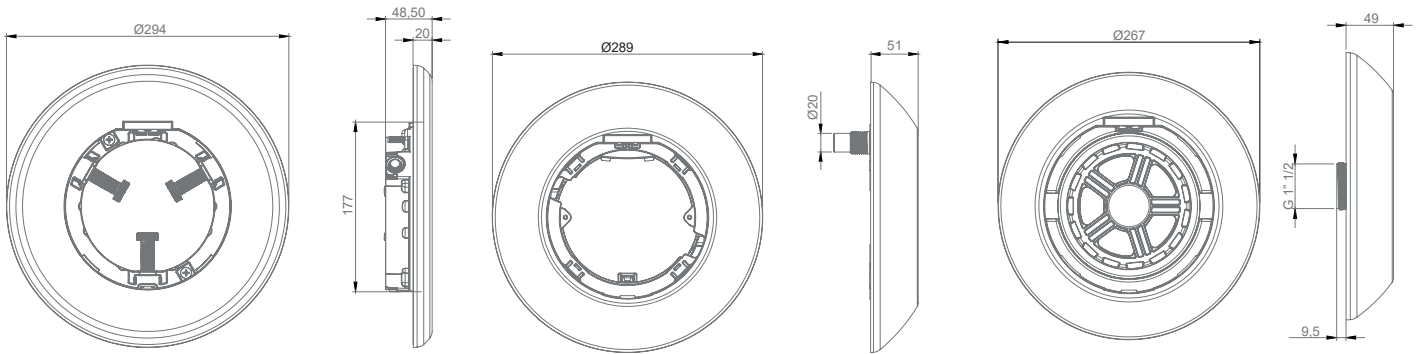

1 LAMP

DIMENSIONS

*measurements in mm.

	76573	76573WW	71201	71201WW	71202	71202WW	71236
TYPE OF LIGHT	WHITE	WARM WHITE	WHITE	WARM WHITE	WHITE	WARM WHITE	BLANCA
VOLTAGE	12V AC	12V AC	24V DC	24V DC	24V DC	24V DC	24V DC
POWER	28 W	28 W	14 W	14 W	32 W	32 W	8,7 W
CONSUMPTION	40 VA	40 VA	14 VA	14 VA	32 VA	32 VA	8,7 VA
LUMINOUS FLUX	2750 lm	2750 lm	1485 lm	1485 lm	4300 lm	4300 lm	1485 lm
COLOR TEMP.	5.700K	3.000K	5.700K	3.000K	5.700K	3.000K	5.700K
CRI >	70	80	70	80	70	80	70
FLUX ANGLE	100°	100°	100°	100°	100°	100°	100°
THERMAL PROTECTION	Self-regulation		Flasher	Flasher	Flasher	Flasher	Flasher
ENERGY CLASS <small>Según UE 2019/2015</small>							
INSTALLATION IN SALT WATER	Yes	Yes	Yes	Yes	Yes	Yes	Yes
COMPATIBLE CONTROL SYSTEMS	ON/OFF	ON/OFF	ON/OFF	ON/OFF	ON/OFF	ON/OFF	ON/OFF

2 FIXATION SYSTEM & DECORATIVE RING

DECORATIVE RING FOR NICHE

DECORATIVE RING FOR SURFACE

DECORATIVE RING FOR NOZZLE

	White	Beige	Light gray	Anthracite gray	Stainless steel * AISI 316	How to install
71209	71209CL090	71209CL129	71209CL144	71209CLSS		
71210	71210CL090	71210CL129	71210CL144	-		
71211	71211CL090	71211CL129	71211CL144	-		

DIMENSIONS OF FIXATION SYSTEM & DECORATIVE RING

FLEXINICHE (71209) : fits in any niche with an internal diameter between 180 and 230 mm.

FLEXISLIM (71210) : can be surface-mounted on new pools or clipped to the existing AstralPool's surface fittings.

FLEXIRAPID (71211) : compatible with any 1½" internal thread nozzle.

1 + 2 KITS FLEXINICHE - FLEXISLIM - FLEXIRAPID

	76576 76577, 76578	76576WW 76577WW, 76578WW	71213 71215, 71217
TYPE OF LIGHT	WHITE	WARM WHITE	WHITE
VOLTAGE	12V AC	12V AC	24V DC
POWER	28 W	28 W	14 W
CONSUMPTION	40 VA	40 VA	14 VA
LUMINOUS FLUX	2750 lm	2750 lm	1485 lm
COLOR TEMP.	5.700K	3.000K	5.700K
CRI >	70	80	70
FLUX ANGLE	100°	100°	100°
THERMAL PROTECTION	Self-regulation	Self-regulation	Flasher
ENERGY CLASS <small>Según UE 2019/2015</small>			
INSTALLATION IN SALT WATER	Si	Si	Si
COMPATIBLE CONTROL SYSTEMS	ON/OFF	ON/OFF	ON/OFF