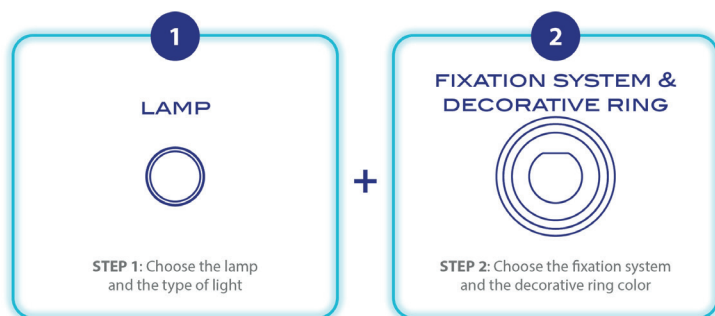

MADE UP OF TWO COMPONENTS: