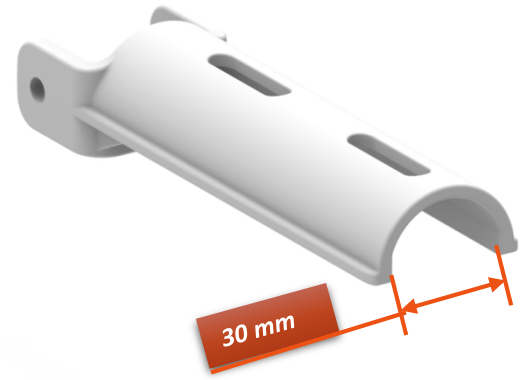

69664 Deluxe fan-shaped vacuum head brush with Standard Handle

69664

Material	Percentage
PP	23.7%
POM	0.7%
ABS	5.2%
HDPE	5.5%
LDPE	0.3%
PA6	3.2%
TPR	0.9%
IRON	60.5%
Total weight:	1017g