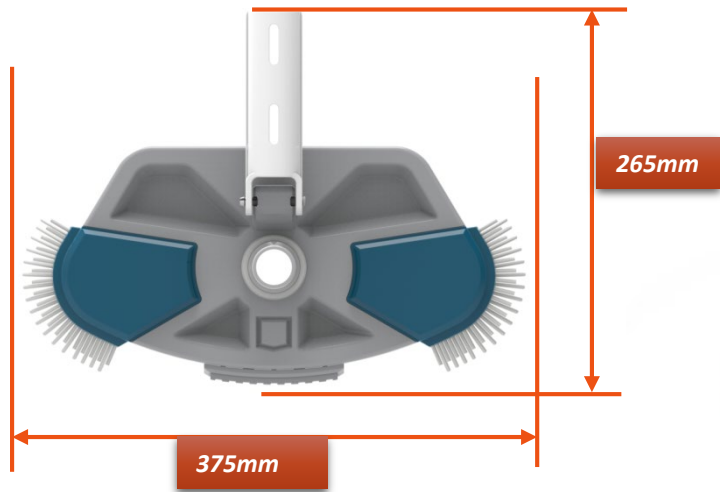

69664 Deluxe fan-shaped vacuum head brush with Standard Handle

69664

Material	Percentage
PP	23.7%
POM	0.7%
ABS	5.2%
HDPE	5.5%
LDPE	0.3%
PA6	3.2%
TPR	0.9%
IRON	60.5%
Total weight:	1017g