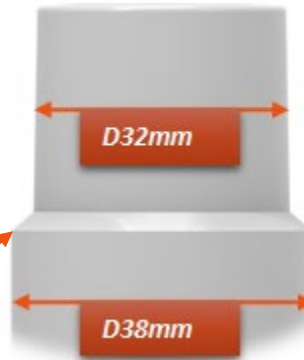

69664 Deluxe fan-shaped vacuum head brush with Standard Handle

69664

Material	Percentage
PP	23.7%
POM	0.7%
ABS	5.2%
HDPE	5.5%
LDPE	0.3%
PA6	3.2%
TPR	0.9%
IRON	60.5%
Total weight:	1017g