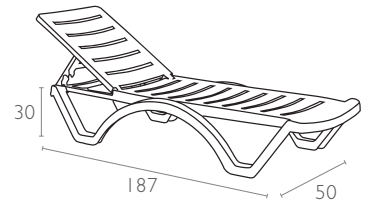

Ölçüler cm'dir.
All dimensions are in cm.

Ambalaj ölçüleri ve hacim / Package dimensions in cm and volume

m³
3,220

Lojistik bilgileri / Logistics information

40 DC Cntr	40 HC Cntr	82 Cbm Truck	105 Cbm Truck
570	665	735	735